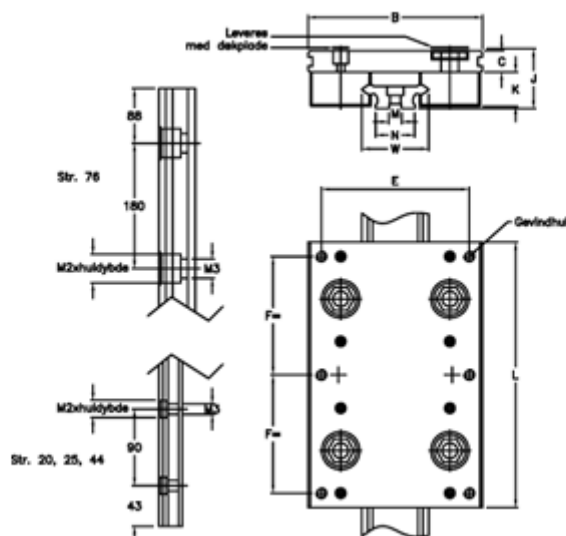

Article number: 056512521076

Description: Hepco Simple Select 25 2-1076

## Measures

B = 80	M = 6x2,5
C = 11.5	M1 = 5.5
E = 65	M2 = 10x5,1
F = 60	N = 15.4
G = 6xM6	Size = 25
J = 30.70	W = 25
K = 18.0	
L = 135	